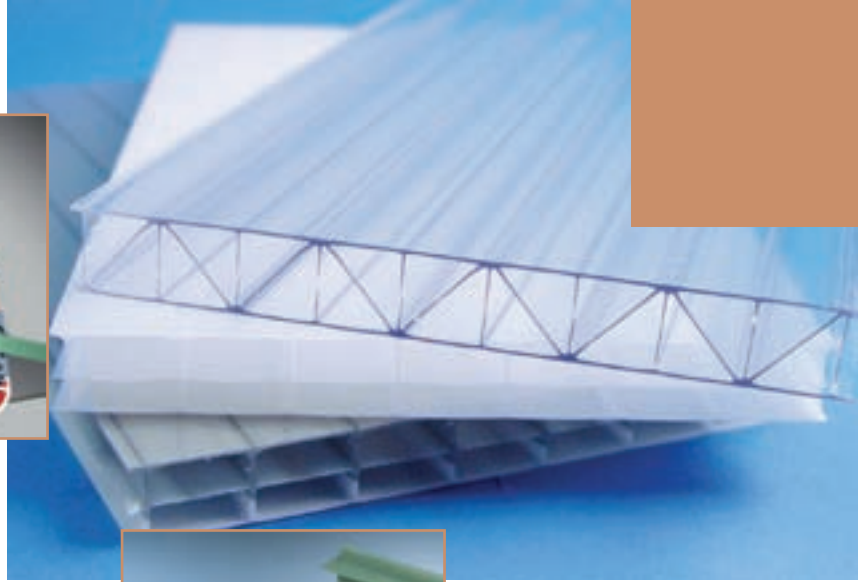

Optional ist für die Dacheindeckung auch Verbundsicherheitsglas (VSG) erhältlich

Tectola AS

DACHEINDECKUNGEN

Als Dacheindeckungen stehen Polycarbonatplatten in drei verschiedenen Ausführungen zur Auswahl:

- reflektierend für Sonnenschutz
- opak für Sichtschutz
- klar
- alternativ 10 mm VSG klar und opak